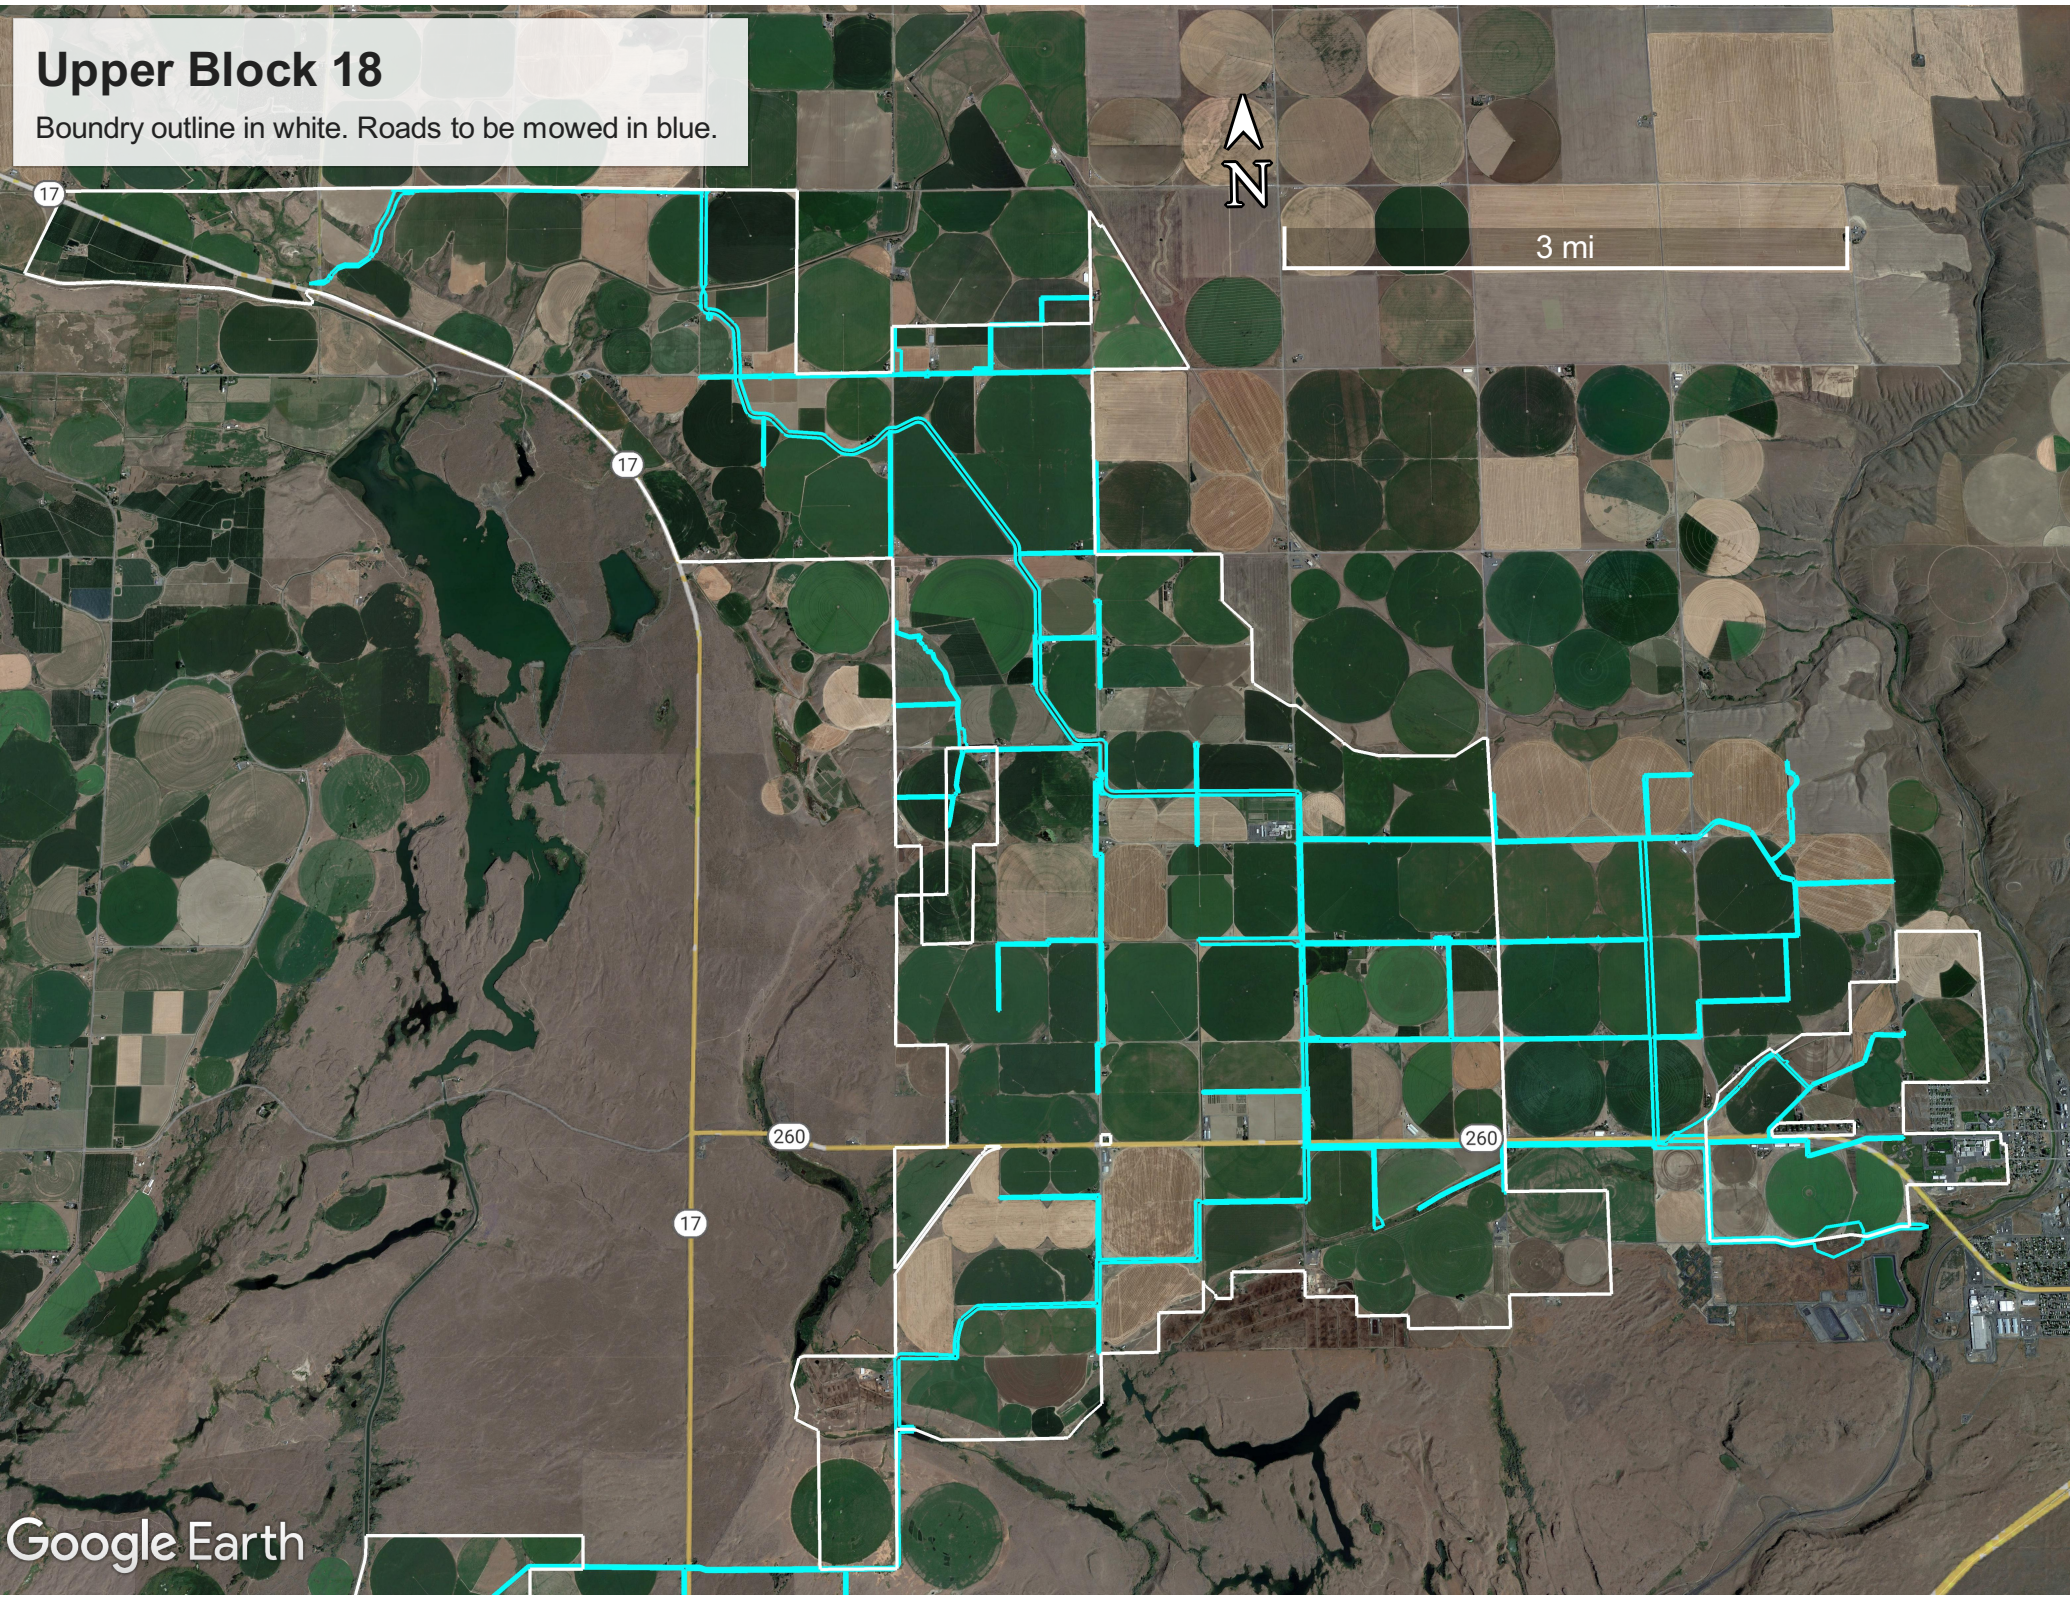

Upper Block 18

Boundry outline in white. Roads to be mowed in blue.

3 mi

17

17

260

260

17